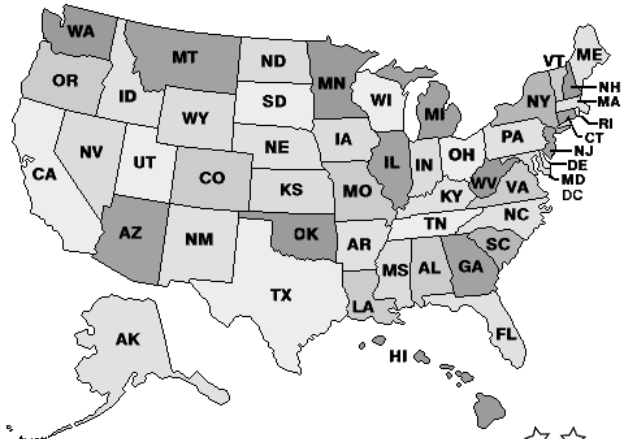

<b>O</b>		The current American president
<b>P</b>		Rough area (platform) in the south of Argentina
<b>Q</b>		The province of Canada, dominated by French-speaking population
<b>R</b>		Brazilian city which is famous for carnival, the statue of Christ, beaches, samba
<b>S</b>		The biggest city of Brazil and the southern hemisphere
<b>T</b>		Alpine lake in the Andes
<b>U</b>		One of the states in La Plata
<b>V</b>		Town in the west of Canada where the winter Olympic Games in 2010 were organised
<b>W</b>		The capital of the USA
<b>Y</b>		The oldest national park of the world with bisons, geysers and hot springs.
<b>Z</b>		One artificial heavily industrialized island in the state of Michigan, nearby Detroit (Zug island)

2) Fill in the sentences with the phrases on the left to match the pictures.

★ Indian  
★ USA flag ★

THE UNITED STATES OF AMERICA

★ Christopher Columbus ★

★ The capital of the USA

★ The Statue of Liberty

★ USA map ★

★ Cowboy boot

★ Barack Obama ★

★ Dollar

This is .....  
.....  
The capital is Washington DC.

This is .....  
.....  
He is the president of the USA.

This is .....  
.....  
The stripes are red and white. It is called The Stars and Stripes.